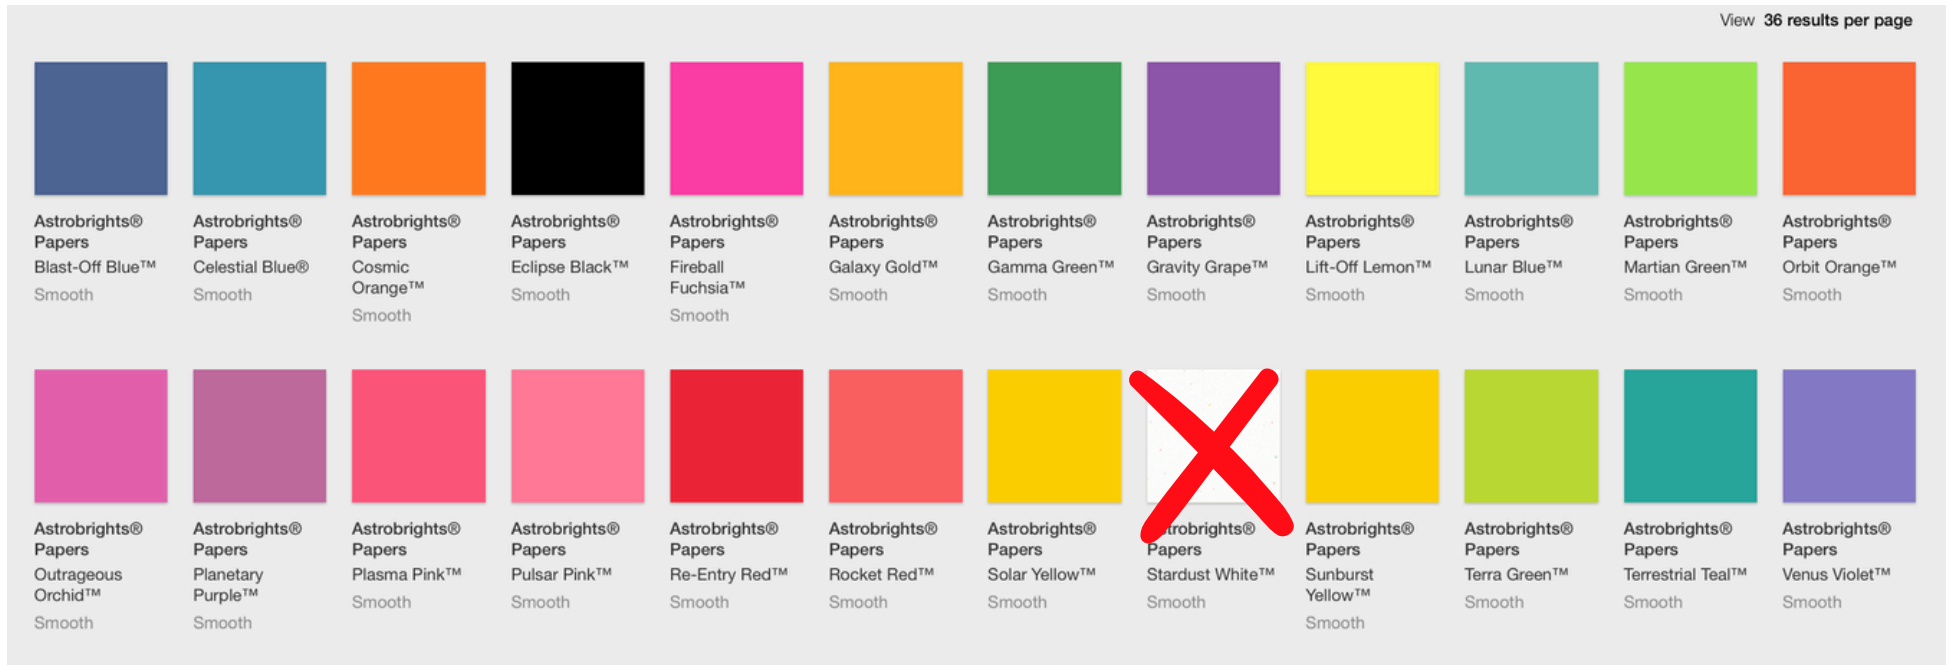

NEENAH astrobright (cartulina y papel)